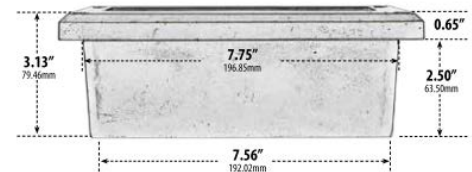

FIXTURE SPECIFICATIONS

INTENDED USE

The five-wattage architectural LED light provides ambient lighting to stairwells, decks and walls. Our low-voltage fixture is made of fiberglass with frosted, tempered, heat-resistant glass. This product, powered with 400 lumens, casts an inviting glow for increased visibility for interior and exterior residential or commercial space. Our Steplight illuminates landscapes and can add a layer security to exteriors.

FEATURES

Voltage: 120-277V

Construction: Fiberglass

Lens: Tempered Frosted Glass

Warranty: 3 Years Carefree for Parts & Components (Labor Not Included)

Listing: ETL Approved for Wet Location

ORDERING INFORMATION Example: (9607-40L-BK)