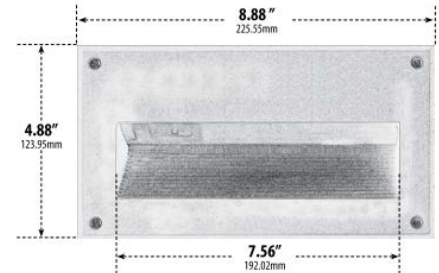

FIXTURE SPECIFICATIONS

INTENDED USE

The five-wattage architectural LED light provides ambient lighting to stairwells, decks and walls. Our low-voltage fixture is made of fiberglass with frosted, tempered, heat-resistant glass. This product, powered with 400 lumens, casts an inviting glow for increased visibility for interior and exterior residential or commercial space. Our Steplight illuminates landscapes and can add a layer security to exteriors.

FEATURES

Voltage: 120-277V

Construction: Fiberglass

Lens: Tempered Frosted Glass

Warranty: 3 Years Carefree for Parts & Components (Labor Not Included)

Listing: ETL Approved for Wet Location

ORDERING INFORMATION Example: (9607-40L-BK)